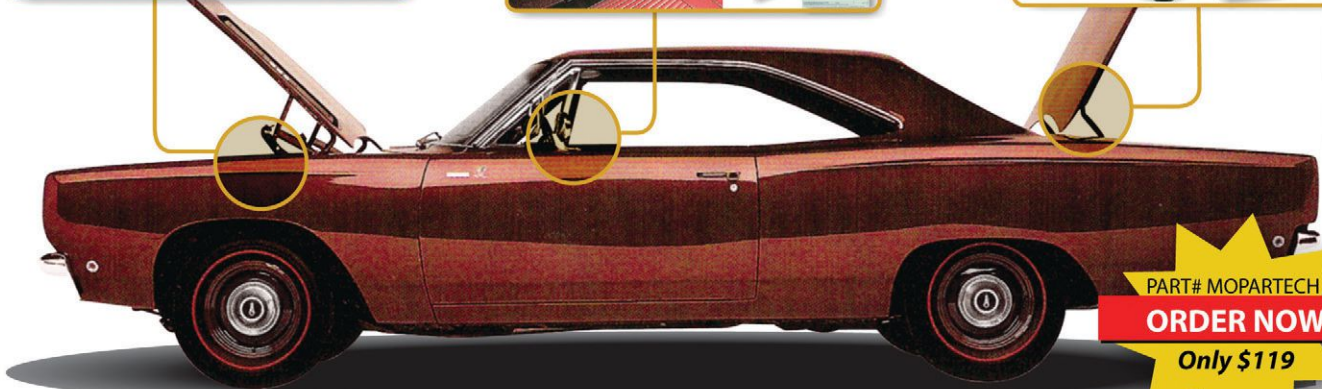

Technical Decal Package 1930 - Current

UNDERHOOD

GLOVE BOX

TRUNK

PART# MOPARTECH

ORDER NOW

Only \$119

AMC