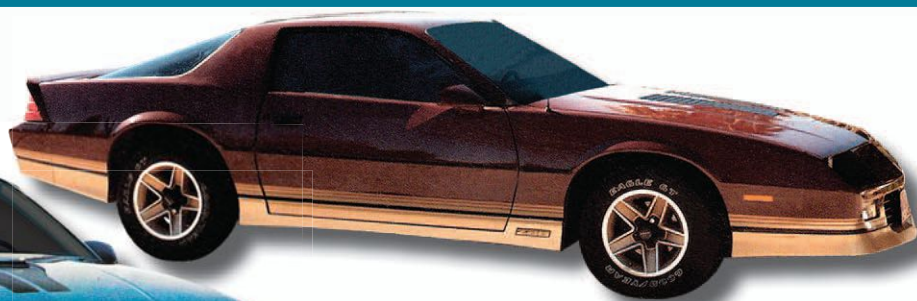

1982-86 CAMARO Z28

Kit Contents:

- 2 Hood blackout decals
- 2 Front bumper stripes
- 2 Front fender stripes
- 2 Door stripes
- 2 Rear quarter panel stripes
- 2 Rear bumper stripes
- Squeegee & instructions