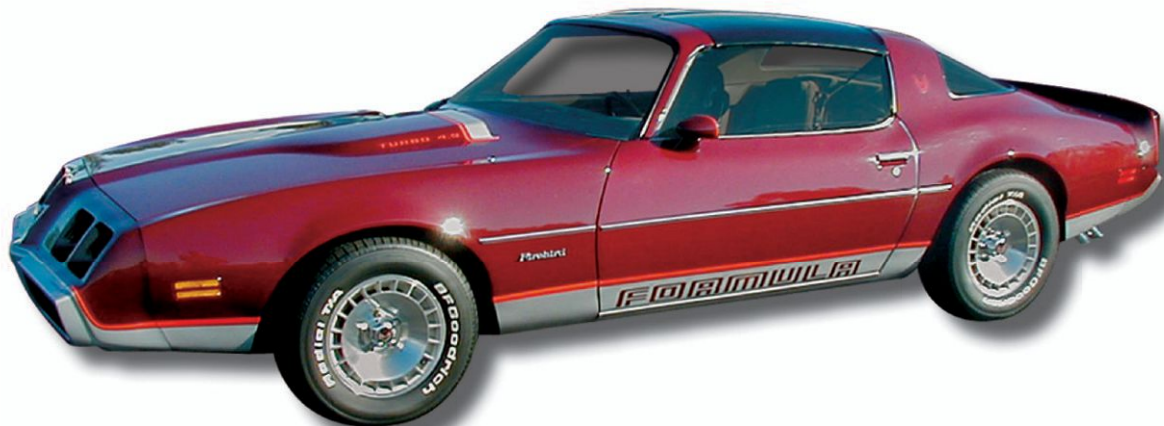

1979-81 FORMULA (W50) 1980-81 TURBO FORMULA

Kit Contents:

- 2 Formula door names
- 1 Formula/Pontiac rear spoiler name
- 1 Formula/Pontiac front bumper name
- 2 Sail panel birds
- 23 Pre-Molded three-color stripes
- 2 Turbo 4.9 & 1 Turbo Hood Stripe (Turbo only)
- 1 Turbo Formula/Pontiac spoiler name (Turbo only)
- Squeegee & instructions

Color Choices:

Light Gold/Medium Gold/Dark Gold
Orange/Medium Red/Dark Red
Light Blue/Medium Blue/Dark Blue

Door Decal Color Choices:

Black
White
Yellow
Gold
Red (cherry)
Blue (aqua)
Dark Blue
Silver
Carmine (maroon)
Camel (rust)
Orange

* **Note:** When ordering please provide both codes.

** **Note:** Formula door names are either Black or the same color as upper body paint.

Part#7981TF
(plus color codes)*

Only $249

NEW! **Part #8081TFTB**
(Turbo Only)
(plus color codes)*

Only $249