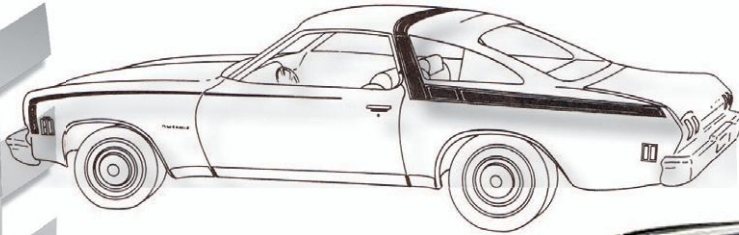

1973-77 CHEVELLE/EL CAMINO SS 1967-72 EL CAMINO WOODGRAIN

Kit Contents:

Part #1973CVL
(plus color code)
Only $129

- 2 Front fender front stripes
- 2 Front fender top stripes
- 2 Door stripes
- 1 Roof stripe
- 2 "B" Pillar stripes
- 2 Rear quarter panel stripes
- Squeegee & instructions

Note: This was a "Dealer Accessory" option.

Color Choices:

Black
White
Red

Color Code:

Black
White
Red

Kit Contents:

Part #7377ECSS
(plus color code)
Only $169

- 2 Front fender stripes (with SS)
- 2 Door stripes
- 2 Rear quarter panel stripes
- 1 Tailgate stripe (with SS)
- Squeegee & Instructions

Color Choices:

Black
White

Color Code:

Black
White