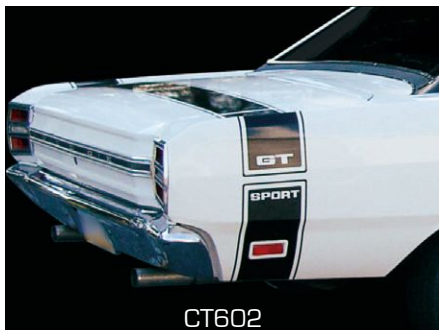

6970WSS
1970SPB

\$24.50ea
\$19

Reflective
Multicolored

CT602

CT603

CT604

1973-76 DART

Including Hang 10 & Lite