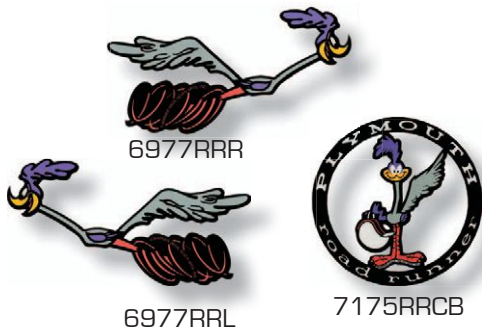

6977RRR

6977RRL

7175RRCB

440

72HBEN-440-RW

440

7174N-440