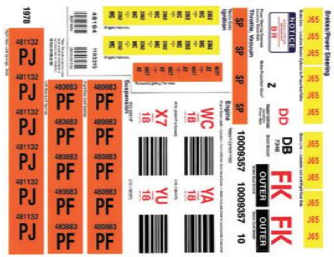

TRANS AM SPOILER DECALS

6972TA-2

7378L-4

7578FB-1

7678GL-7

7678GL-10

7910TH-5

7981TA-8

1980PC-4

8081TB-6

1981TB-6

PART #	YEAR	DESCRIPTION	PRICE
6972TA-2	1969-72	"Trans Am", Blue	$29.00
6972TA-2	1970-72	"Trans Am", White	$29.00
7378L-4	1973	"Trans Am", Green	$29.00
7378L-4	1973-75	"Trans Am", Orange	$29.00
7378L-4	73-75,78	"Trans Am", Blue	$29.00
7378L-4	1975-78	"Trans Am", Charcoal/Red	$29.00
7378L-4	1976-78	"Trans Am", Gold/Orange	$29.00
7678GL-7	1976-78	"Trans Am", Gold (German) [S/E]	$29.00
7578FB-1	1975-78	"Pontiac", Gold, Charcoal, Orange, Red, Blue	$19.00
7678GL-10	1976-78	"Pontiac", Gold (German) [S/E]	$19.00
7981TA-8	1978-79	"Trans Am/Pontiac", Gold	$29.00
7981TA-8	1978-80	"Trans Am/Pontiac", Silver, Blue	$29.00
7981TA-8	1979	"Trans Am/Pontiac", Orange	$29.00
7981TA-8	1980	"Trans Am/Pontiac", DkGold, Red, Burgundy, Bronze	$29.00
7981TA-9	1979	"Trans Am", Silver (10th Anniversary)	$19.50
7910TH-5	1979	"10th Anniversary", Logo	$15.00
1980PC-4	1980	"Indy Speedway", Logo	$15.00
8081TB-6	1980	"Turbo Trans Am/Pontiac", Gold, Red, Blue, Burgundy, Bronze	$39.00
8081TB-6	1980	"Turbo Trans Am/Pontiac", Silver (incl Pace Car)	$39.00
1981TA-4	1981	"Trans Am/Pontiac", GoldV1, GoldV2, Char, Red, Blue, OrgV1, OrgV2	$29.00
1981TB-6	1981	"Turbo Trans Am/Pontiac", GoldV1, GoldV2, Char, Red, Blue, OrgV1, OrgV2	$29.00
1981PC-6	1981	"Turbo Trans Am/Pontiac", Black (Nascar)	$29.00

*Note: GoldV1 & OrangeV1 had a very short production term; GoldV1 until 9/14/80; OrangeV1 until 10/7/80; and are considered rare.

TRANS AM/FIREBIRD/FORMULA ASSEMBLY LINE DECAL KITS

1978ALDK	1978	1978 Assembly Line Decal Kit (43 pieces - 2 sheets)	$99.00
1979ALDK	1979	1979 Assembly Line Decal Kit (43 pieces - 2 sheets)	$99.00