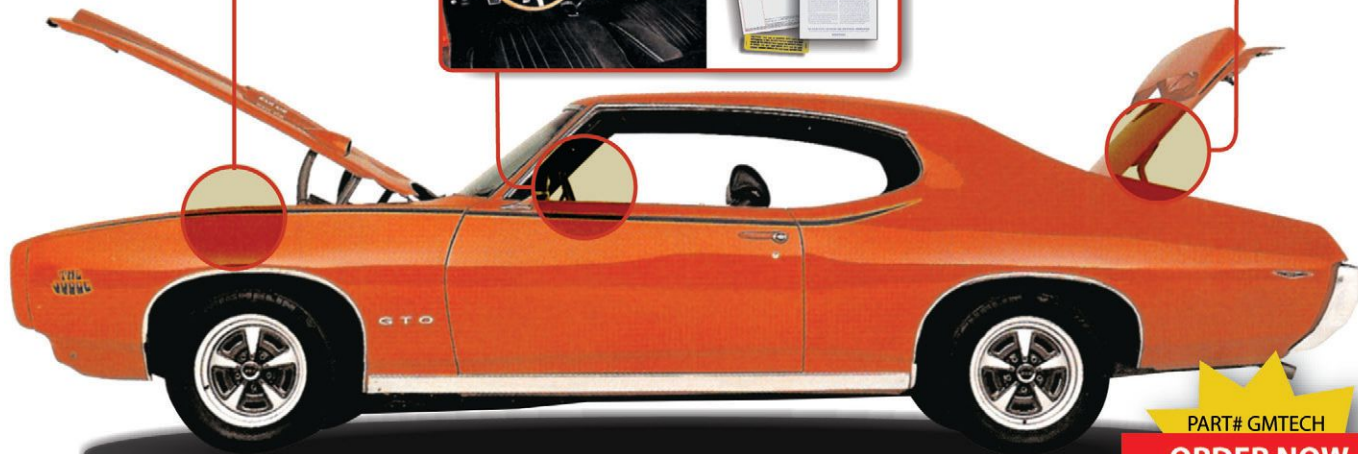

GLOVE BOX

PART# GMTECH
ORDER NOW
Only $119

PACKAGES WILL INCLUDE BETWEEN 12 TO 22 COMPONENTS *Kits may include such items as:*

ENGINE COMPARTMENT

- Air cleaner decal
- Valve cover decal
- Emission Decal
- Vacuum routing hose decal
- Coil decal
- Oil filter decal
- Battery decal

GLOVE BOX

- Battery owner certificate
- Maintenance schedule
- Service policies
- Warranties
- Visor instructions
- Tire pressure decal

TRUNK

- Jacking instructions
- Spare tire decal

THIS KIT MAY ALSO INCLUDE ADDITIONAL PROMOTIONAL MATERIALS THAT EXIST FOR YOUR VEHICLE WHEN IT WAS NEW.