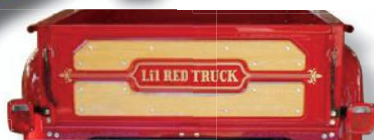

1978-79 LI'L RED EXPRESS 1978 MIDNITE EXPRESS

Kits from $209

Kits:

- **1978-79 Li'l Red Express decal & stripe kit**
  "Li'l Red Express Truck" door decals, "Li'l Red Truck" & "Dodge" tailgate names with pre-molded wheelwell stripes
- **1978 Midnite Express decal & stripe kit**
  "Midnite Express Truck" door decals & "Midnite Express" tailgate name with pre-molded wheelwell stripes

Part #:

Price:

Colors:

SK25	$209	G
SK26	$209	G

Contents:

- "Li'l Red Express Truck" door decals
- "Li'l Red Truck" tailgate name
- 1978-79 Express pre-molded wheel well stripes
- "Dodge" tailgate name (Li'l Red Express only)

SK25-1	$54.50ea	G
SK25-2	$69	G
SK25-3	$49	G
SK25-4	$19	R

Options:

- 1978-79 "360 Express" air cleaner decal
- 1979 Leaping Ram fender decals (pair)
- "Unleaded Gasoline Only" decal

7879360AC	$29	R
1979LR	$19	Silver/Black
DZ13	$9	B/W/Clr