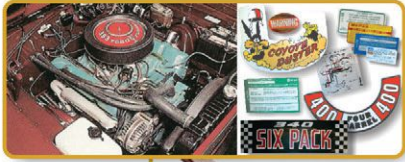

MOPAR

Technical Decal Package 1930 - Current

UNDERHOOD