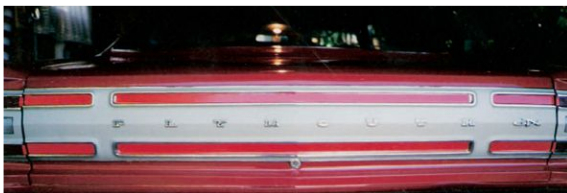

- 1970 GTX "440+6" hood decals
- 1970 GTX "Air Grabber" teeth decals

70440+6

1970AGT

\$19.50ea

\$29

Reflective

Reflective

CT900-2